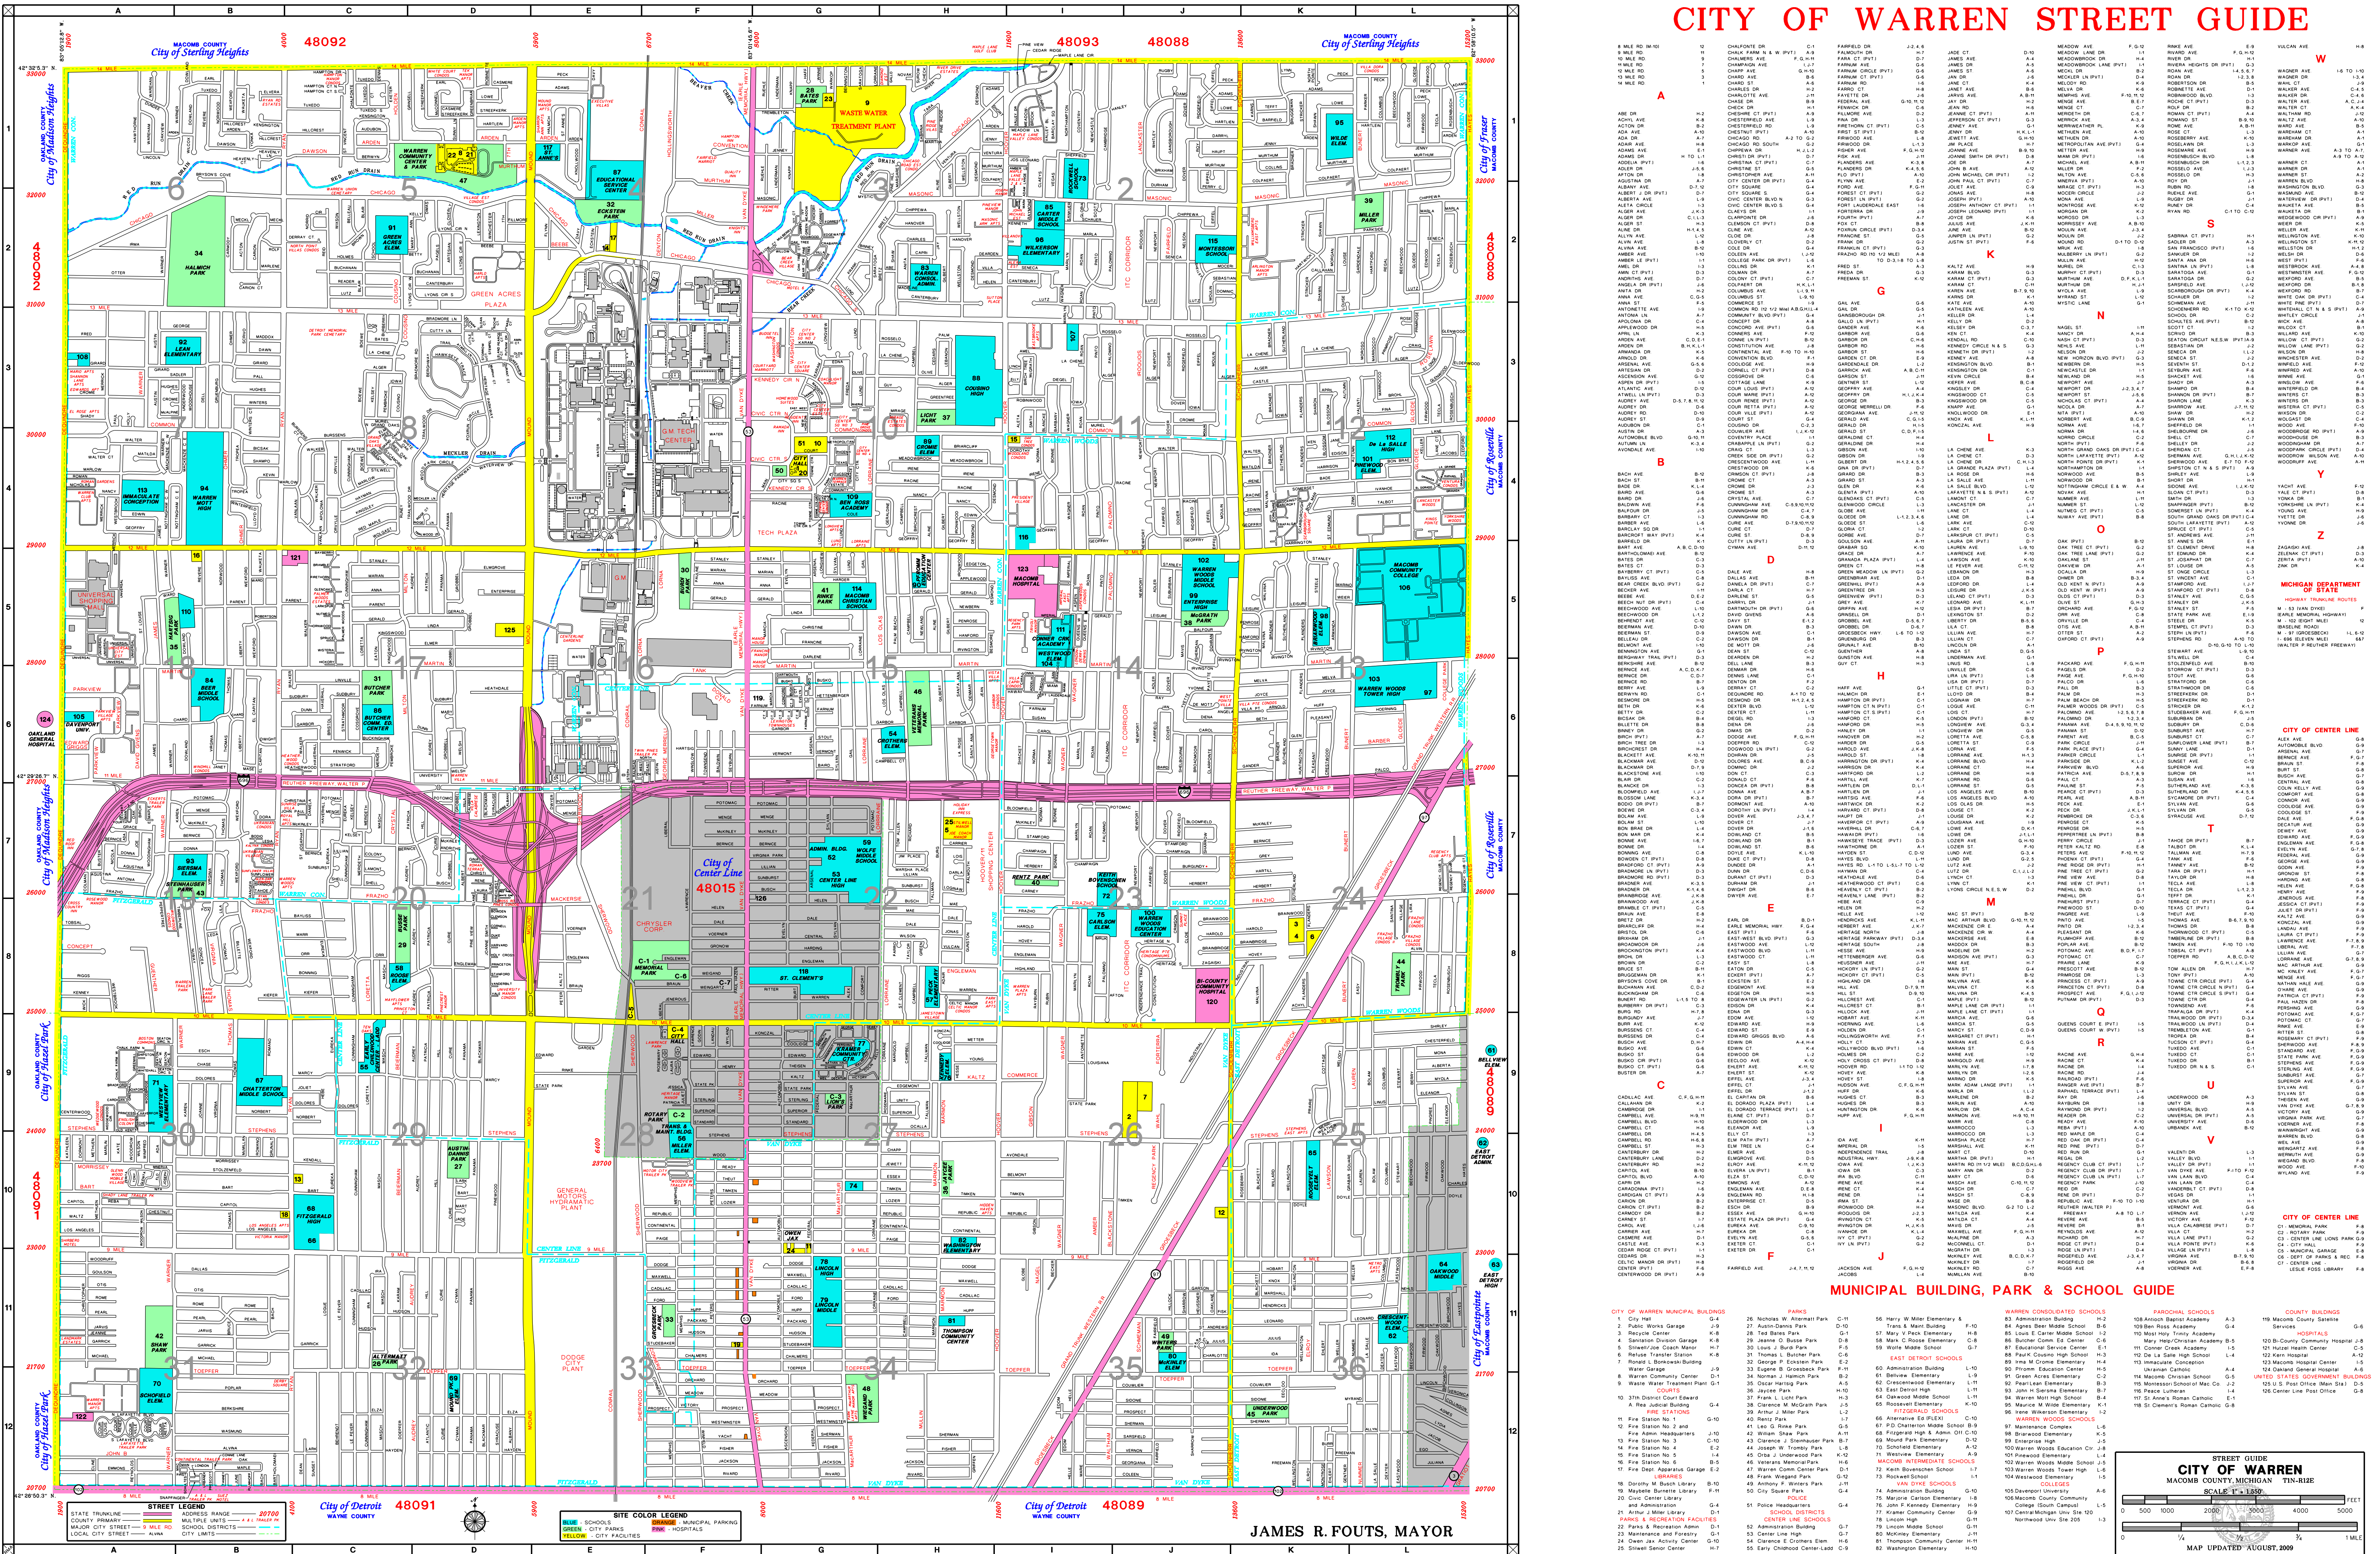

CITY OF WARREN STREET GUIDE

STREET GUIDE
CITY OF WARREN
MACOMB COUNTY, MICHIGAN
SCALE 1" = 1,000'
MAP UPDATED AUGUST 2009