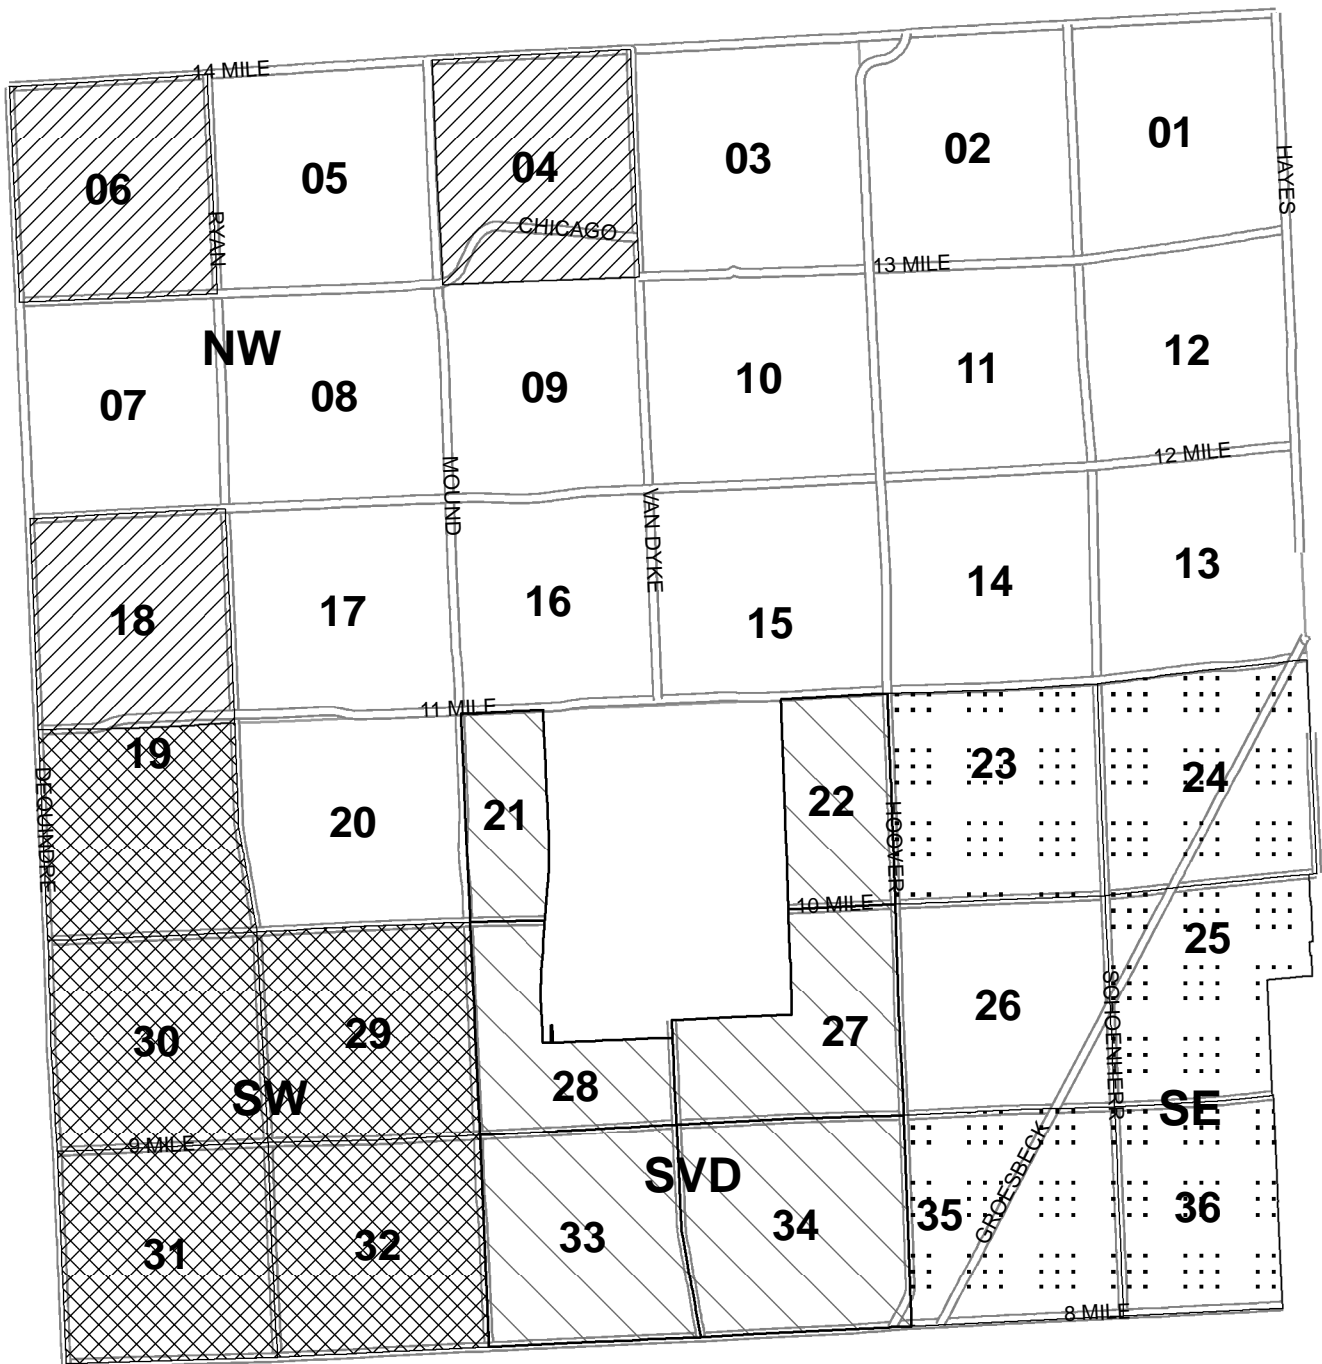

Map 5 Revised NSP Target Areas

(Sections with more than 2.5% foreclosed homes as of December 31, 2009)